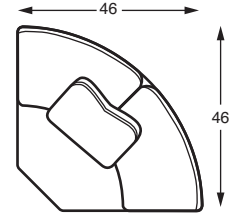

560 Bridgeport Sectionals

Features:

- Flaired Arms
- Tapered Feet
- Box Border Seat Backs
- Available w/ Topstitch Options
- Standard w/ Comfort Plus Seating
- Available in all Finishes, BC Colors and Antique Finishes

560-001 Lounge Chair
45 W 38 D 35 H 29 AH 21 SH

560-019 Loveseat
62 W 38 D 35 H 29 AH 21 SH

560-095 Wedge
46 W 46 D 35 H 21 SH

560-084 RSF Loveseat
54 W 38 D 35 H 29 AH 21 SH

560-086 LSF Loveseat
54 W 38 D 35 H 29 AH 21 SH

560-0A3 LSF Corner Sofa
92 W 38 D 35 H 29 AH 21 SH

560-0A4 RSF Corner Sofa
92 W 38 D 35 H 29 AH 21 SH

560-011 2-over-2 Sofa
85 W 38 D 35 H 29 AH 21 SH

560-0113 3-over-3 Sofa
85 W 38 D 35 H 29 AH 21 SH

560-080 RSF Sofa
78 W 38 D 35 H 29 AH 21 SH

560-018 LSF Queen Sleeper*
78 W 38 D 35 H 29 AH 21 SH

braxtonculler.com

* Sleeper Mattresses are 72" in length. Total depth of Sleeper with extended mattress is 93". See diagram above.